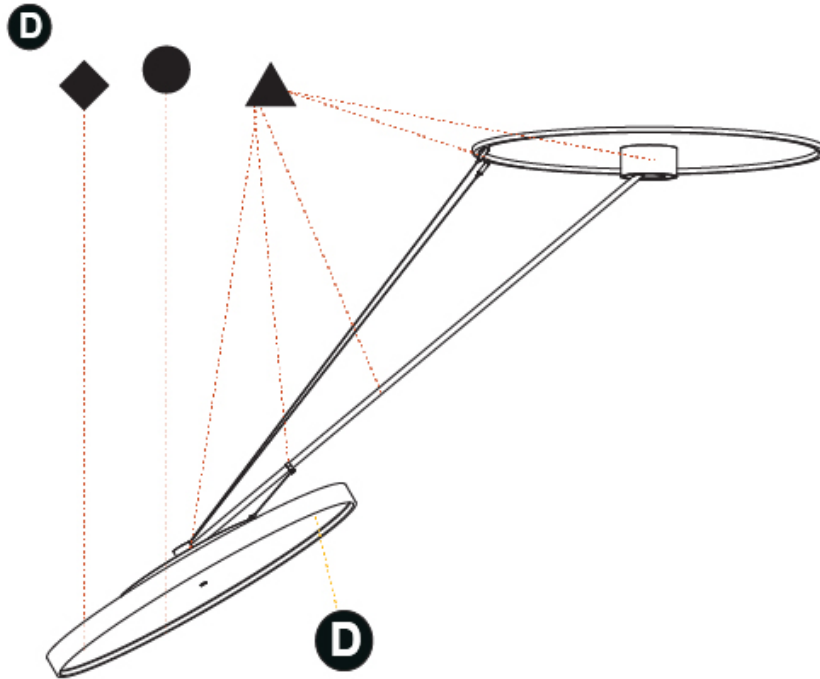

SIGN DIVA DANCER KORONA SUSPENSION

A30882-

PROJECT	_____
TYPE	_____
SPECIFIER	_____
QUANTITY	_____
DATE	_____

A